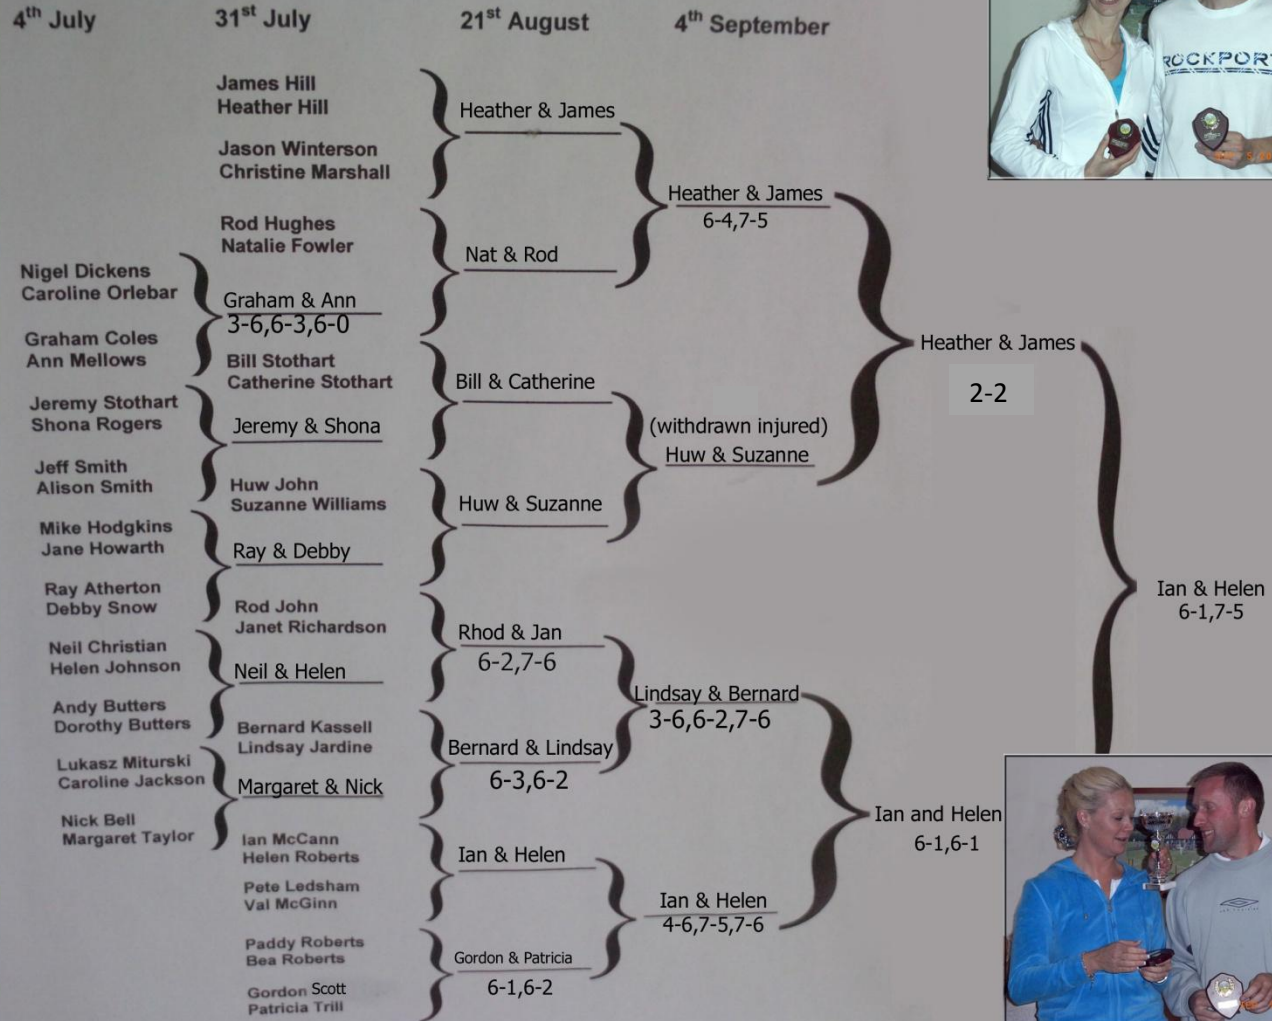

## LADIES' OPEN SINGLES

Each round to be played by the dates shown below.

31<sup>st</sup> July

21<sup>st</sup> August

4<sup>th</sup> September

## OPEN MIXED DOUBLES.

Each round to be played by the dates shown below.